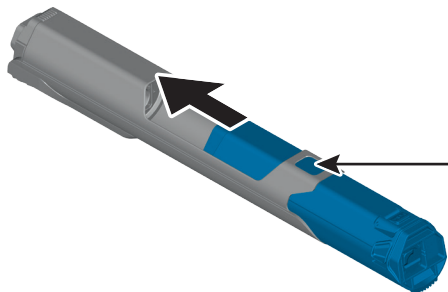

FAZUA RIDE 50 QUICK-START-GUIDE

operation manual

FAZUA

SHOP SPARE PARTS AND ACCESSOIRES

CHARGE BATTERY

INSTALL BATTERY

REMOVE BATTERY

INSTALL DRIVEPACK / DOWNTUBE COVER

REMOVE DRIVEPACK / DOWNTUBE COVER

FIRMWARE-UPDATE

DOWNTUBE COVER (FOR STORAGE AND PROTECTION)

TURN ON/OFF

ON

OFF

1 sec

CHANGE MODE

ROCKET

↕

RIVER

↕

BREEZE

↕

0

TURN RAINMODE ON/OFF

ON

2 sec

OFF

2 sec

CHANGE MODE (IN RAINMODE)

ROCKET

↑

RIVER