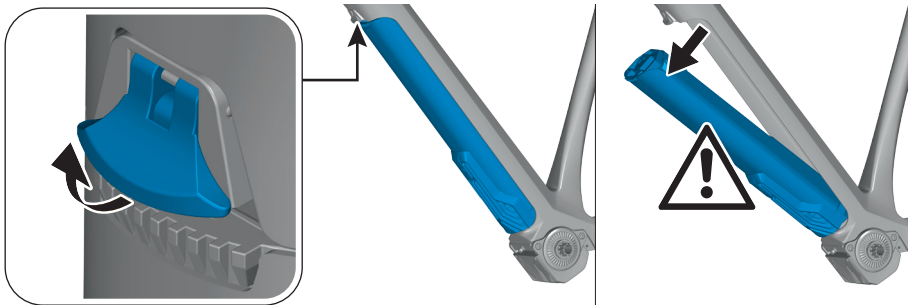

FAZUA RIDE 50 QUICK-START-GUIDE

operation manual

FAZUA

SHOP SPARE PARTS AND ACCESSOIRES

CHARGE BATTERY

INSTALL BATTERY

REMOVE BATTERY

INSTALL DRIVEPACK / DOWNTUBE COVER

REMOVE DRIVEPACK / DOWNTUBE COVER

FIRMWARE-UPDATE

DOWNTUBE COVER (FOR STORAGE AND PROTECTION)

TURN ON/OFF

ON

OFF

1 sec

CHANGE MODE

ROCKET

↕

RIVER

↕

BREEZE

↕

0

TURN RAINMODE ON/OFF

ON

2 sec

OFF

2 sec

CHANGE MODE (IN RAINMODE)

ROCKET

↑

RIVER