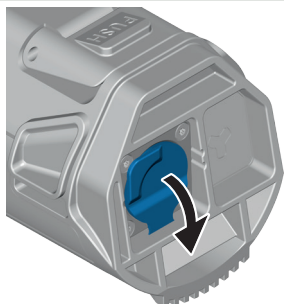

FAZUA RIDE 50 QUICK-START-GUIDE

operation manual

FAZUA

SHOP SPARE PARTS AND ACCESSOIRES

CHARGE BATTERY

INSTALL BATTERY

REMOVE BATTERY

INSTALL DRIVEPACK / DOWNTUBE COVER

REMOVE DRIVEPACK / DOWNTUBE COVER

FIRMWARE-UPDATE

DOWNTUBE COVER (FOR STORAGE AND PROTECTION)

TURN ON/OFF

ON

OFF

1 sec

CHANGE MODE

ROCKET

↕

RIVER

↕

BREEZE

↕

0

TURN RAINMODE ON/OFF

ON

2 sec

OFF

2 sec

CHANGE MODE (IN RAINMODE)

ROCKET

↑

RIVER