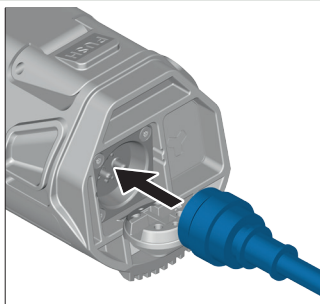

FAZUA RIDE 50 QUICK-START-GUIDE

operation manual

FAZUA

SHOP SPARE PARTS AND ACCESSOIRES

CHARGE BATTERY

INSTALL BATTERY

REMOVE BATTERY

INSTALL DRIVEPACK / DOWNTUBE COVER

REMOVE DRIVEPACK / DOWNTUBE COVER

FIRMWARE-UPDATE

DOWNTUBE COVER (FOR STORAGE AND PROTECTION)

TURN ON/OFF

ON

OFF

1 sec

CHANGE MODE

ROCKET

↕

RIVER

↕

BREEZE

↕

0

TURN RAINMODE ON/OFF

ON

2 sec

OFF

2 sec

CHANGE MODE (IN RAINMODE)

ROCKET

↑

RIVER