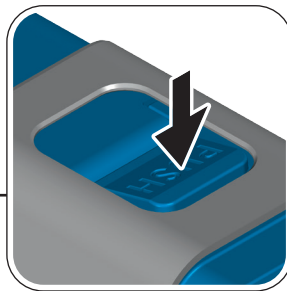

FAZUA RIDE 50 QUICK-START-GUIDE

operation manual

FAZUA

SHOP SPARE PARTS AND ACCESSOIRES

CHARGE BATTERY

INSTALL BATTERY

REMOVE BATTERY

INSTALL DRIVEPACK / DOWNTUBE COVER

REMOVE DRIVEPACK / DOWNTUBE COVER

FIRMWARE-UPDATE

DOWNTUBE COVER (FOR STORAGE AND PROTECTION)

TURN ON/OFF

ON

OFF

1 sec

CHANGE MODE