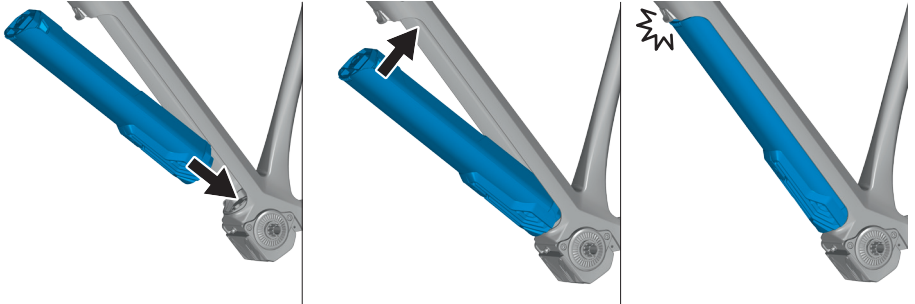

FAZUA RIDE 50 QUICK-START-GUIDE

operation manual

FAZUA

SHOP SPARE PARTS AND ACCESSOIRES

CHARGE BATTERY

INSTALL BATTERY

REMOVE BATTERY

INSTALL DRIVEPACK / DOWNTUBE COVER

REMOVE DRIVEPACK / DOWNTUBE COVER

FIRMWARE-UPDATE

DOWNTUBE COVER (FOR STORAGE AND PROTECTION)

TURN ON/OFF

ON

OFF

1 sec

CHANGE MODE

ROCKET

↕

RIVER

↕

BREEZE

↕

0

TURN RAINMODE ON/OFF

ON

2 sec

OFF

2 sec

CHANGE MODE (IN RAINMODE)

ROCKET

↑

RIVER