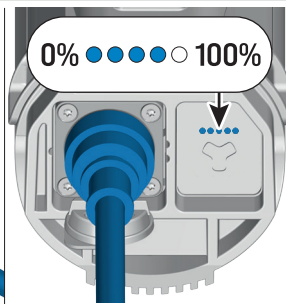

FAZUA RIDE 50 QUICK-START-GUIDE

operation manual

FAZUA

SHOP SPARE PARTS AND ACCESSOIRES

CHARGE BATTERY

INSTALL BATTERY

REMOVE BATTERY

INSTALL DRIVEPACK / DOWNTUBE COVER